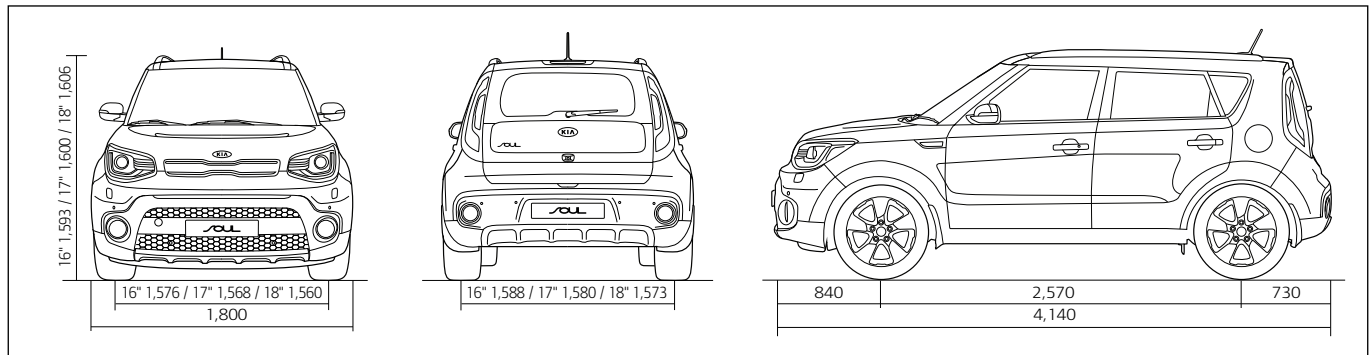

TECHNICAL SPECIFICATION

Engine	Petrol		Diesel	
	1.6 GDi	1.6 T-GDi	1.6 CRDi	1.6 CRDi
Transmission	6-speed manual	7-speed auto DCT	6-speed manual	7-speed auto DCT
Cylinder	4-cylinder	4-cylinder	4-cylinder	4-cylinder
Displacement, cubic cm (valves per cylinder)	1591	1591	1582	1582
Max. power, bhp at rpm	130/6300	201/6000	134/4000	134/4000
Max. torque, Nm at rpm	161/4850	265/1500-4500	260/1500- 3000	300/1750 - 2500
Top speed, mph	115	122	112	113
0-60mph acceleration, seconds	10.6	7.5	10.8	10.7
Min Kerb weight, kg	1275	1364	1390	1425
Max Kerb weight, kg	1417	1512	1532	1567
Gross weight limit, kg	1800	1890	1920	1940
Roof load limit	100	100	100	100
Max trailer load unbraked, kg	550	550	550	550
Max trailer load braked, kg	1300	1100	1300	1100
Luggage compartment capacity, rear seats upright, litres	354	354	354	354
Luggage compartment capacity, rear seats folded, litres	994	994	994	994
Fuel tank capacity, litres	54	54	54	54
Emission standard	EU6	EU6	EU6	EU6
CO₂ emissions, g/km	16"	152	x	x
	17"	152	x	127
	18"	x	156	127
Fuel consumption, mpg (l/100km) Urban	16"	33.2 (8.5)	x	x
	17"	33.2 (8.5)	x	49.5 (5.7)
	18"	x	32.5 (8.7)	49.5 (5.7)
Fuel consumption, mpg (l/100km) Extra Urban	16"	52.3 (5.4)	x	x
	17"	52.3 (5.4)	x	65.7 (4.3)
	18"	x	48.7 (5.8)	65.7 (4.3)
Fuel consumption, mpg (l/100km) Combined	16"	43.5 (6.5)	x	x
	17"	43.5 (6.5)	x	58.8 (4.8)
	18"	x	40.9 (6.9)	58.8 (4.8)

DIMENSIONS (mm)