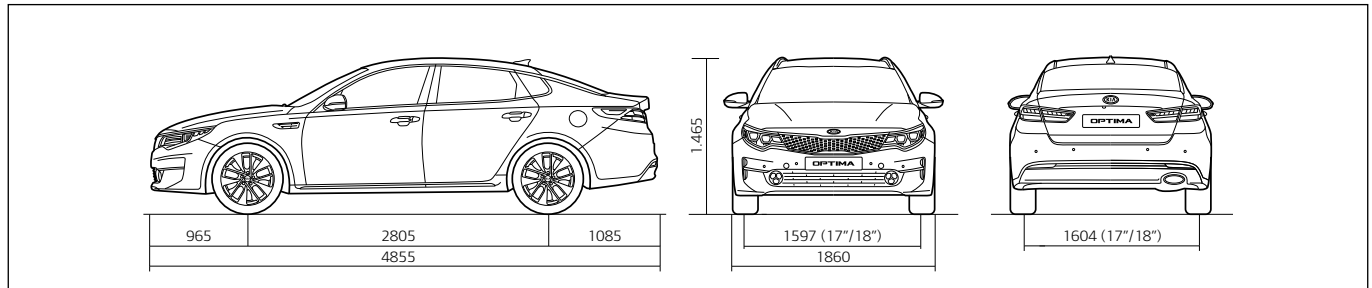

TECHNICAL SPECIFICATION

ENGINE	1.7 CRDi ISG (139bhp)	1.7 CRDi ISG (139bhp)
Transmission	6-speed manual	7-speed auto DCT
No. of Cylinders	4-cylinder	4-cylinder
Displacement, cubic cm (valves per cylinder)	1685 (4)	1685 (4)
Max. power, bhp at rpm	139/4000	139/4000
Max. torque, Nm at rpm	340/1,750 - 2,500	340/1,750 - 2,500
Top speed, mph	121	126
0-60mph acceleration, seconds	9.7	10.6
Min Kerb weight, kg	1590	1605
Max Kerb weight, kg	1705	1720
Gross weight limit, kg	2070	2080
Roof load limit, kg	100	100
Max trailer load unbraked, kg	750	750
Max trailer load braked, kg	1800	1500
Luggage compartment capacity, rear seats upright, litres	510	510
Fuel tank capacity, litres	70	70

DIMENSIONS (mm)