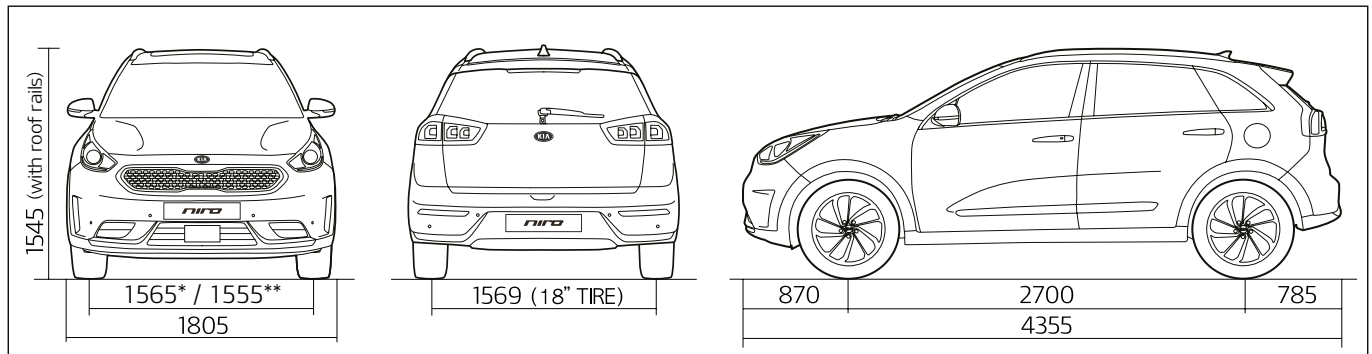

DIMENSIONS (mm)

* 16" Alloy Wheels (205/ 60R15)

** 18" Alloy Wheels (225/ 45R18)

Engine	1.6 GDi (104bhp)
Power (Battery and Engine combined)	139bhp

GEAR RATIOS

1st	3.867
2nd	2.217
3rd	1.371
4th	0.93
5th	0.956
6th	0.767
Reverse	5.351
Final Gear Ratio 1-4 / 5-6	4.438 / 3.227