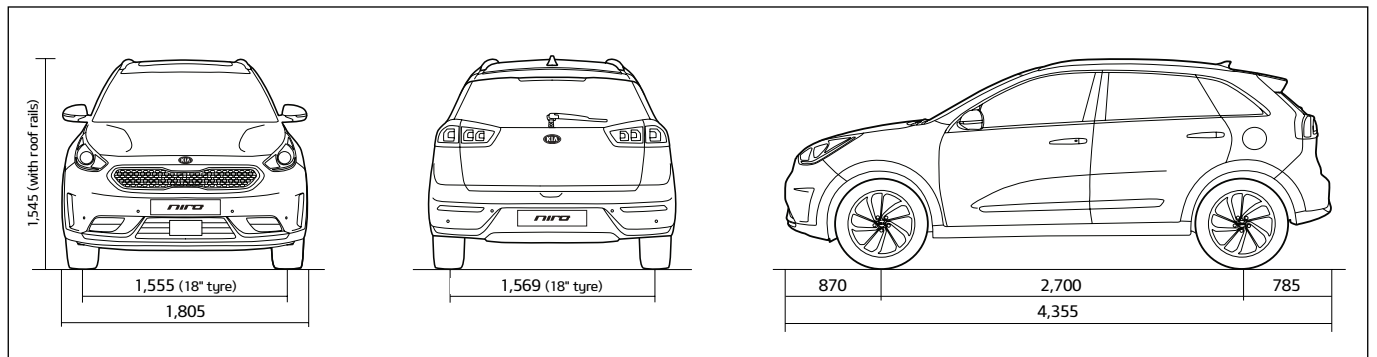

DIMENSIONS (mm)